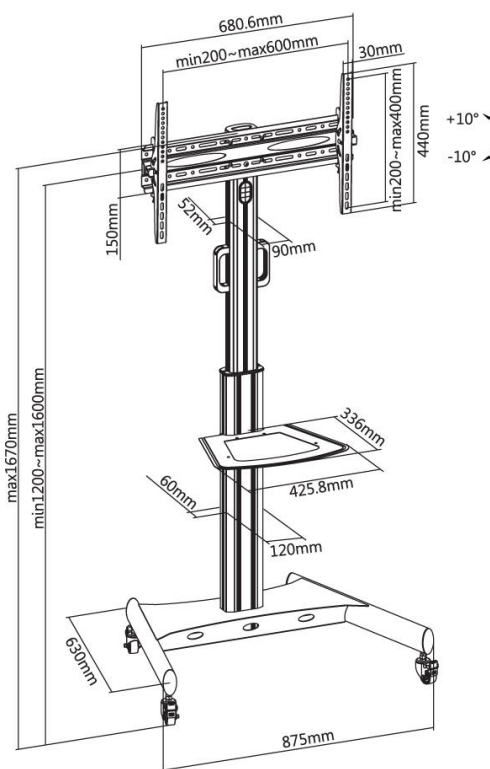

reflecta TV Stand 65P-Shelf

Product information:

- Universal TV Stand
- Height adjustment: 120 cm – 160 cm
- Cable management
- Casters with locking mechanism
- Max. loading weight 35 kg TV / 5 kg Shelf
- 32"-65" (81-165 cm)
- Vesa: 200x200, 300x300, 400x200, 400x400, 600x400
- Tilt: +/-10°
- Handle for quick and easy transport
- Dimensions: 875x630x1420~1820mm